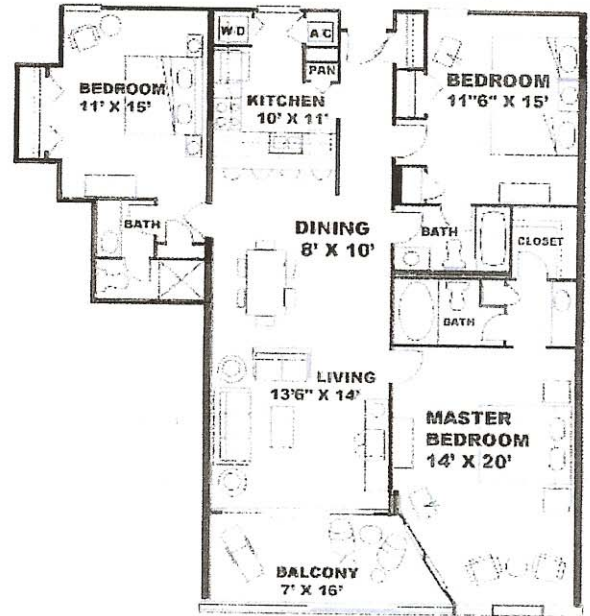

Edgewater Beach Resort

Two Bedroom
 1284 sq. ft. living space
 126 sq. ft. balcony space

Three Bedroom
 1703 sq. ft. living space
 361 sq. ft. balcony space

One Bedroom B
 816 sq. ft. living space
 91 sq. ft. balcony space

One Bedroom A
 886 sq. ft. living space
 104 sq. ft. balcony space

Site Plan

**Windward/Leeward
 Residences**

Edgewater Beach Resort

Three Bedroom A

1847 sq.ft. living space
525 sq.ft. balcony space

Two Bedroom B

1317 sq.ft. living space
119 sq.ft. balcony space

Three Bedroom B

1573 sq.ft. living space
119 sq.ft. balcony space

Two Bedroom A

1366 sq.ft. living space
119 sq.ft. balcony space

One Bedroom B

612 sq.ft. living space
73 sq.ft. balcony space

One Bedroom A

1013 sq.ft. living space
119 sq.ft. balcony space

Two Bedroom C

1055 sq.ft. living space
70 sq.ft. balcony space

Tower Residences