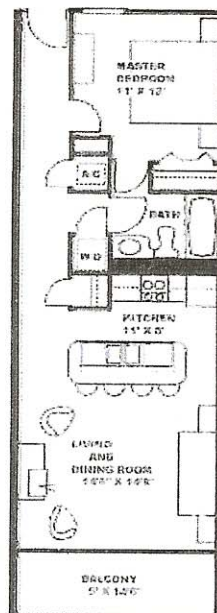

One Bedroom A
 886 sq. ft. living space
 104 sq. ft. balcony space

Site Plan

**Windward/Leeward
 Residences**

Edgewater Beach Resort

Three Bedroom A

1847 sq.ft. living space
525 sq.ft. balcony space

Two Bedroom B

1317 sq.ft. living space
119 sq.ft. balcony space

Three Bedroom B

1573 sq.ft. living space
119 sq.ft. balcony space

Two Bedroom A

1366 sq.ft. living space
119 sq.ft. balcony space

One Bedroom B

612 sq.ft. living space
73 sq.ft. balcony space

One Bedroom A

1013 sq.ft. living space
119 sq.ft. balcony space

Two Bedroom C

1055 sq.ft. living space
70 sq.ft. balcony space

Tower Residences