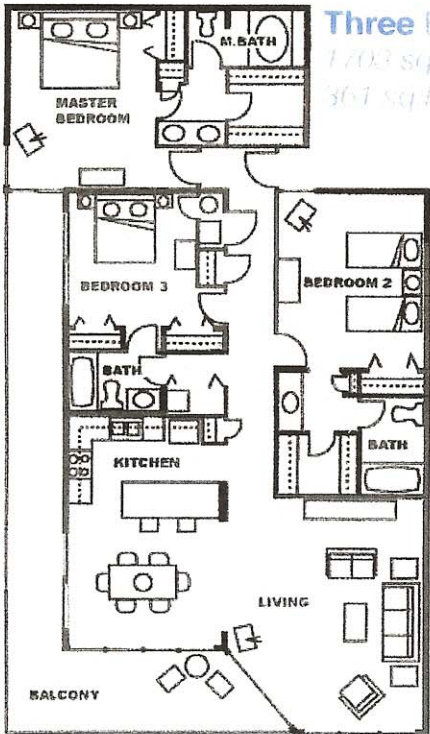

# Edgewater Beach Resort

**Two Bedroom**  
 1284 sq. ft. living space  
 126 sq. ft. balcony space

**Three Bedroom**  
 1703 sq. ft. living space  
 361 sq. ft. balcony space

**One Bedroom B**  
 816 sq. ft. living space  
 91 sq. ft. balcony space

**One Bedroom A**  
 886 sq. ft. living space  
 104 sq. ft. balcony space