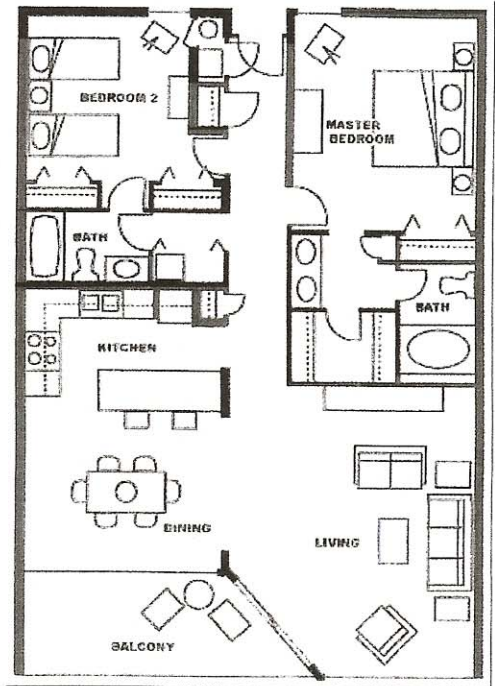

# Edgewater Beach Resort

**Two Bedroom**  
 1284 sq. ft. living space  
 126 sq. ft. balcony space

**Three Bedroom**  
 1703 sq. ft. living space  
 361 sq. ft. balcony space

**One Bedroom B**  
 816 sq. ft. living space  
 91 sq. ft. balcony space

**One Bedroom A**  
 886 sq. ft. living space  
 104 sq. ft. balcony space