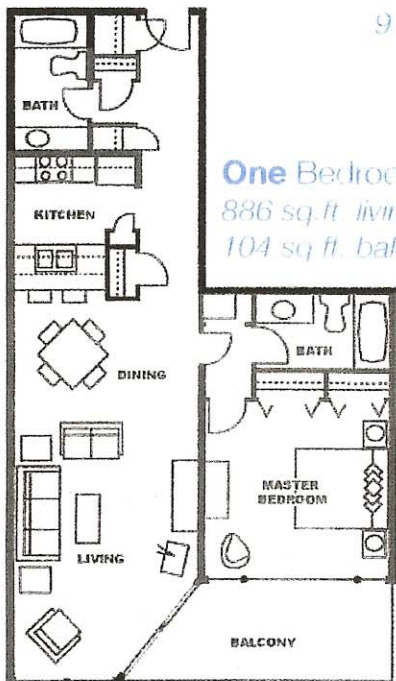

# Edgewater Beach Resort

**Two Bedroom**  
 1284 sq. ft. living space  
 126 sq. ft. balcony space

**Three Bedroom**  
 1703 sq. ft. living space  
 361 sq. ft. balcony space

**One Bedroom B**  
 816 sq. ft. living space  
 91 sq. ft. balcony space

**One Bedroom A**  
 886 sq. ft. living space  
 104 sq. ft. balcony space