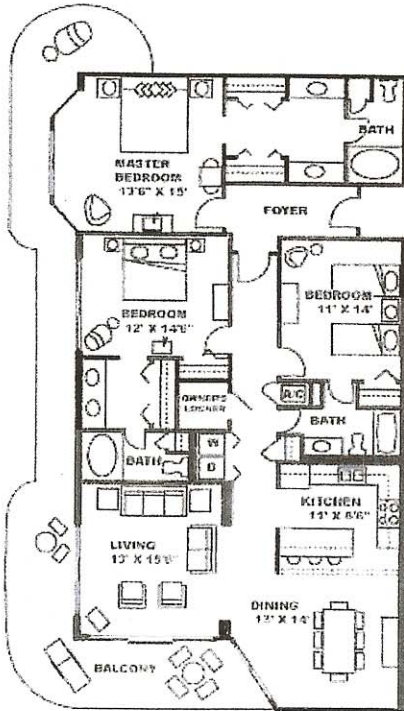

Edgewater Beach Resort

Two Bedroom
 1284 sq. ft. living space
 126 sq. ft. balcony space

Three Bedroom
 1703 sq. ft. living space
 361 sq. ft. balcony space

One Bedroom B
 816 sq. ft. living space
 91 sq. ft. balcony space

One Bedroom A
 886 sq. ft. living space
 104 sq. ft. balcony space

Site Plan

**Windward/Leeward
 Residences**

Edgewater Beach Resort

Three Bedroom A

1847 sq.ft. living space
525 sq.ft. balcony space

Two Bedroom B

1317 sq.ft. living space
119 sq.ft. balcony space

Three Bedroom B

1573 sq.ft. living space
119 sq.ft. balcony space

Two Bedroom A

1366 sq.ft. living space
119 sq.ft. balcony space

One Bedroom B

612 sq.ft. living space
73 sq.ft. balcony space

One Bedroom A

1013 sq.ft. living space
119 sq.ft. balcony space

Two Bedroom C

1055 sq.ft. living space
70 sq.ft. balcony space

Tower Residences